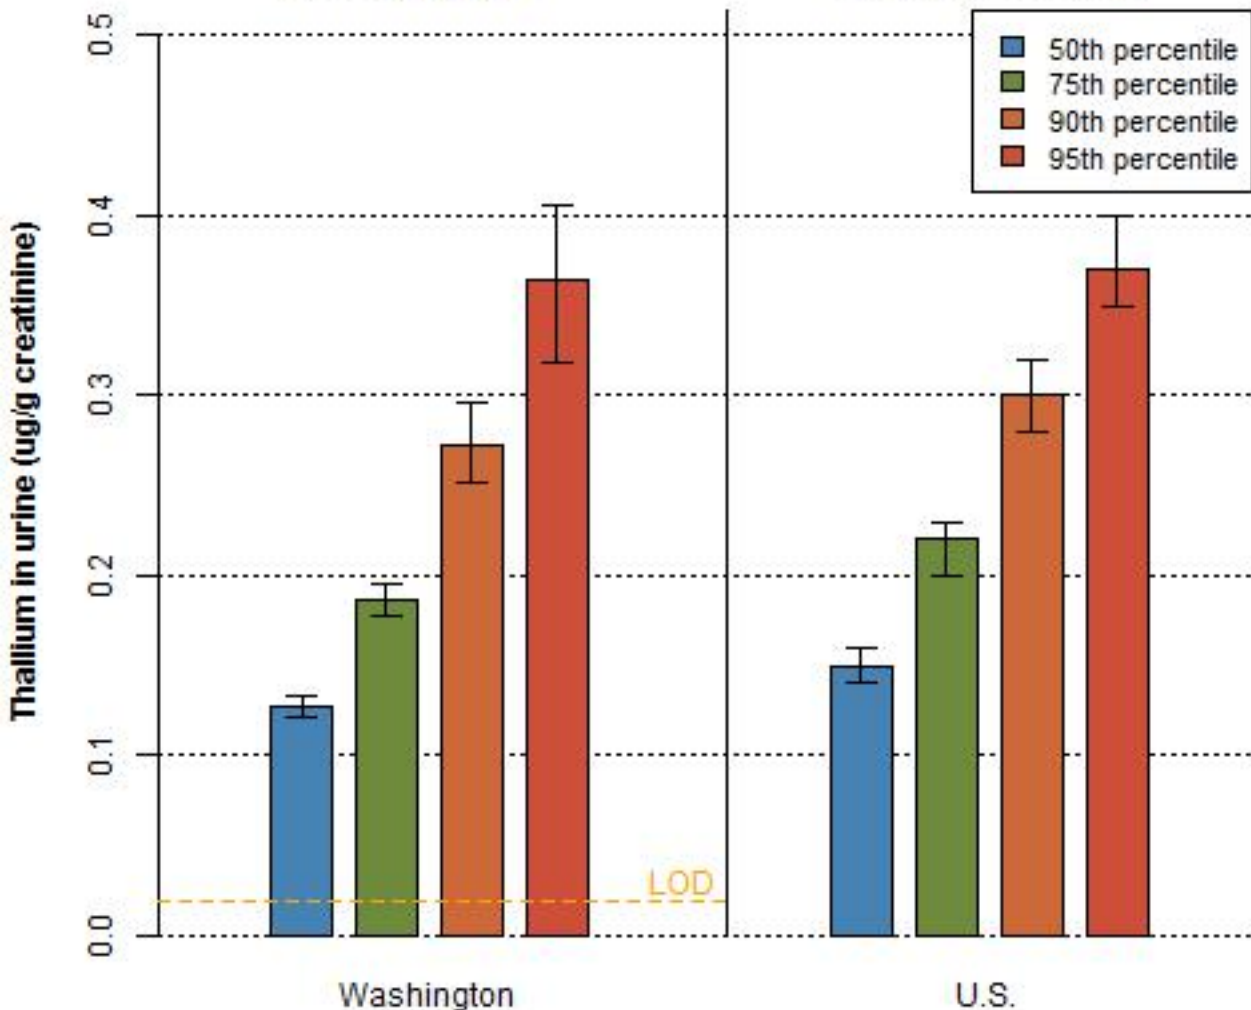

Thallium in urine, Washington and U.S. levels

WEBS 2010-2011

NHANES 2009-2010

	n	50th pctl.	75th pctl.	90th pctl.	95th pctl.
WEBS	1419	0.127 (0.122-0.134)	0.187 (0.178-0.196)	0.273 (0.251-0.296)	0.364 (0.318-0.405)
NHANES	2848	0.15 (0.14-0.16)	0.22 (0.2-0.23)	0.3 (0.28-0.32)	0.37 (0.35-0.4)